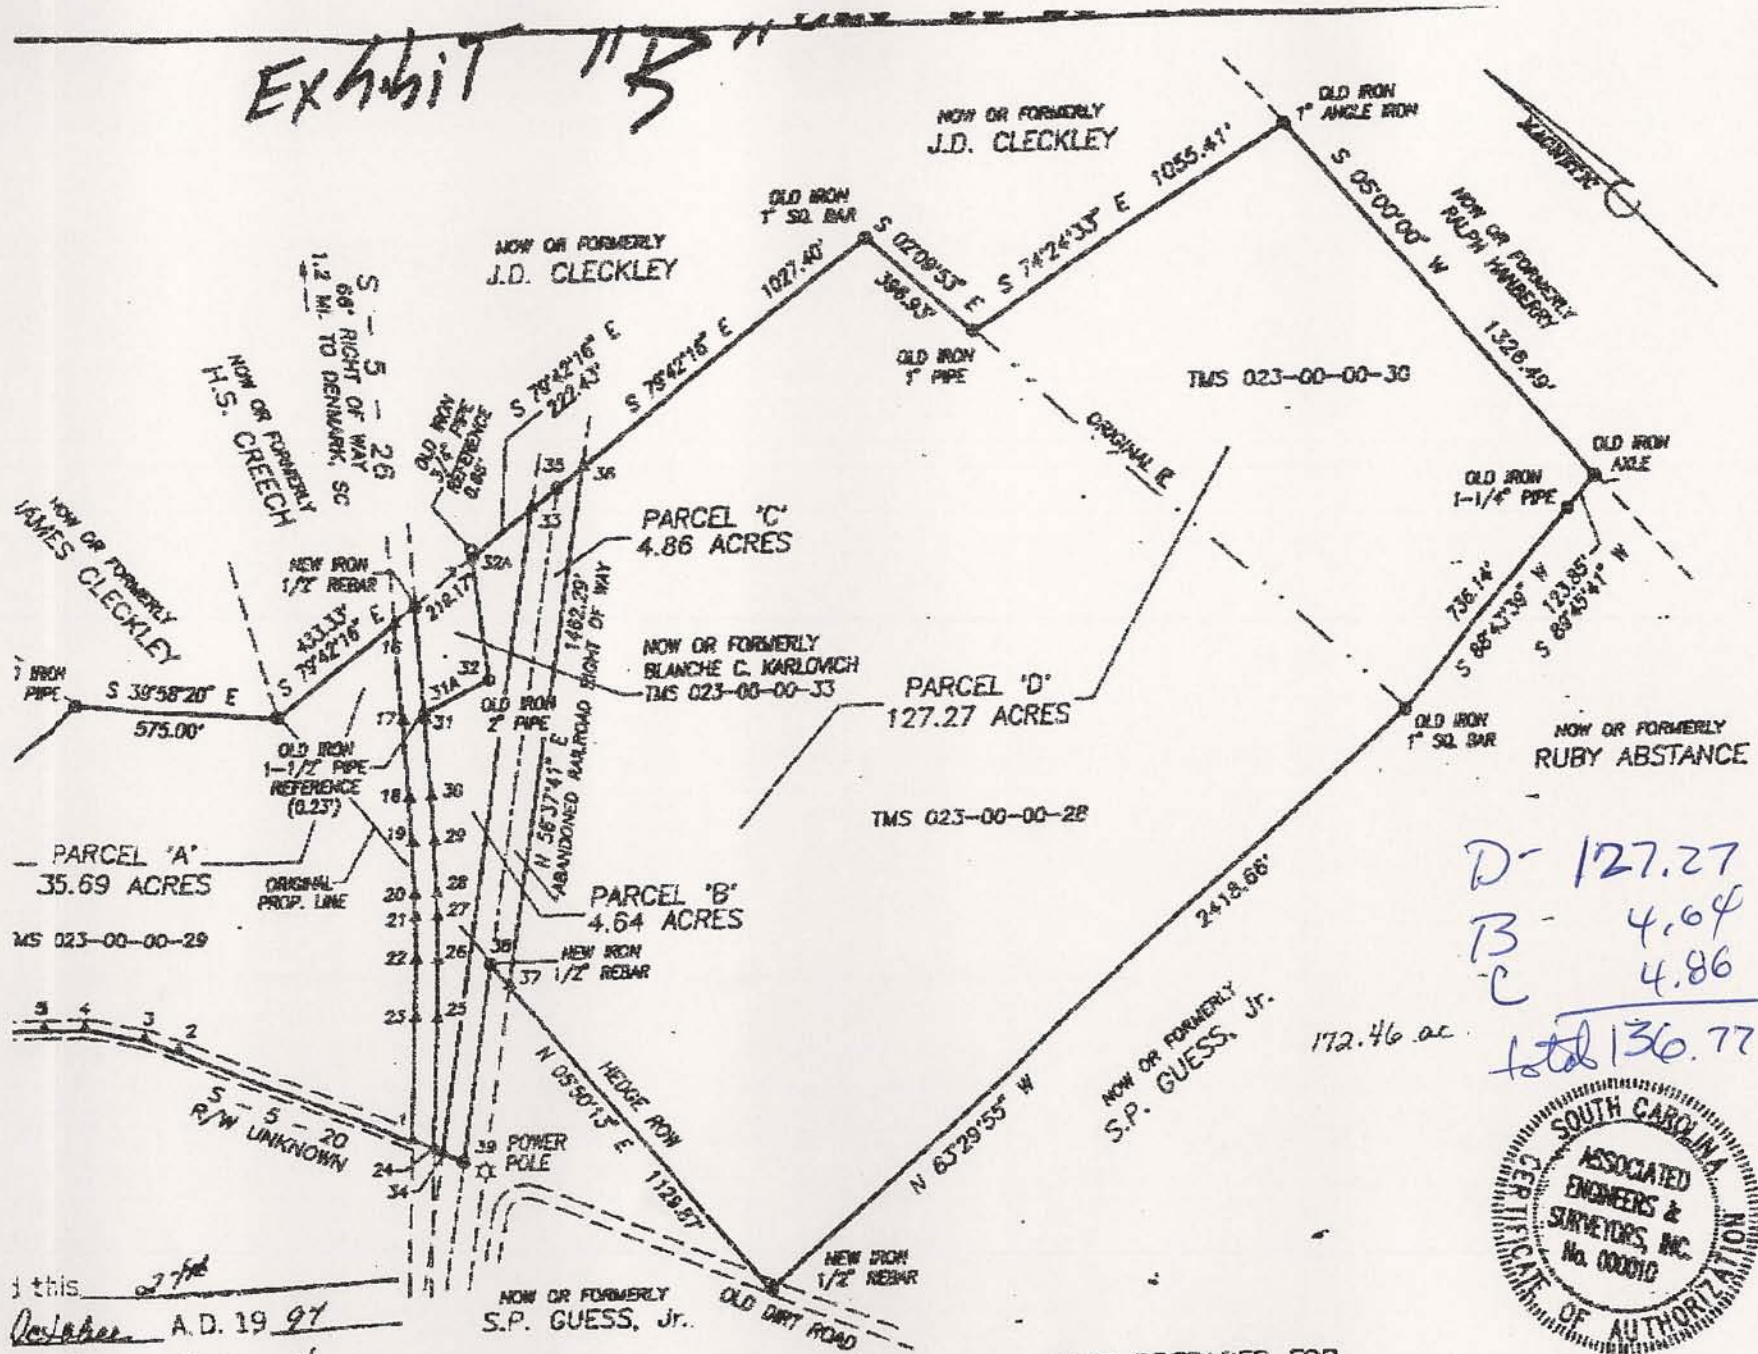

Exhibit "B"

D - 127.27
 B - 4.64
 C - 4.86
 Total 136.77 Acres

this 27th
 October A.D. 19 97
 30 Page 16
 O'clock A M.

PLAT PREPARED FOR
M.I. CORLEY & SONS, INC.